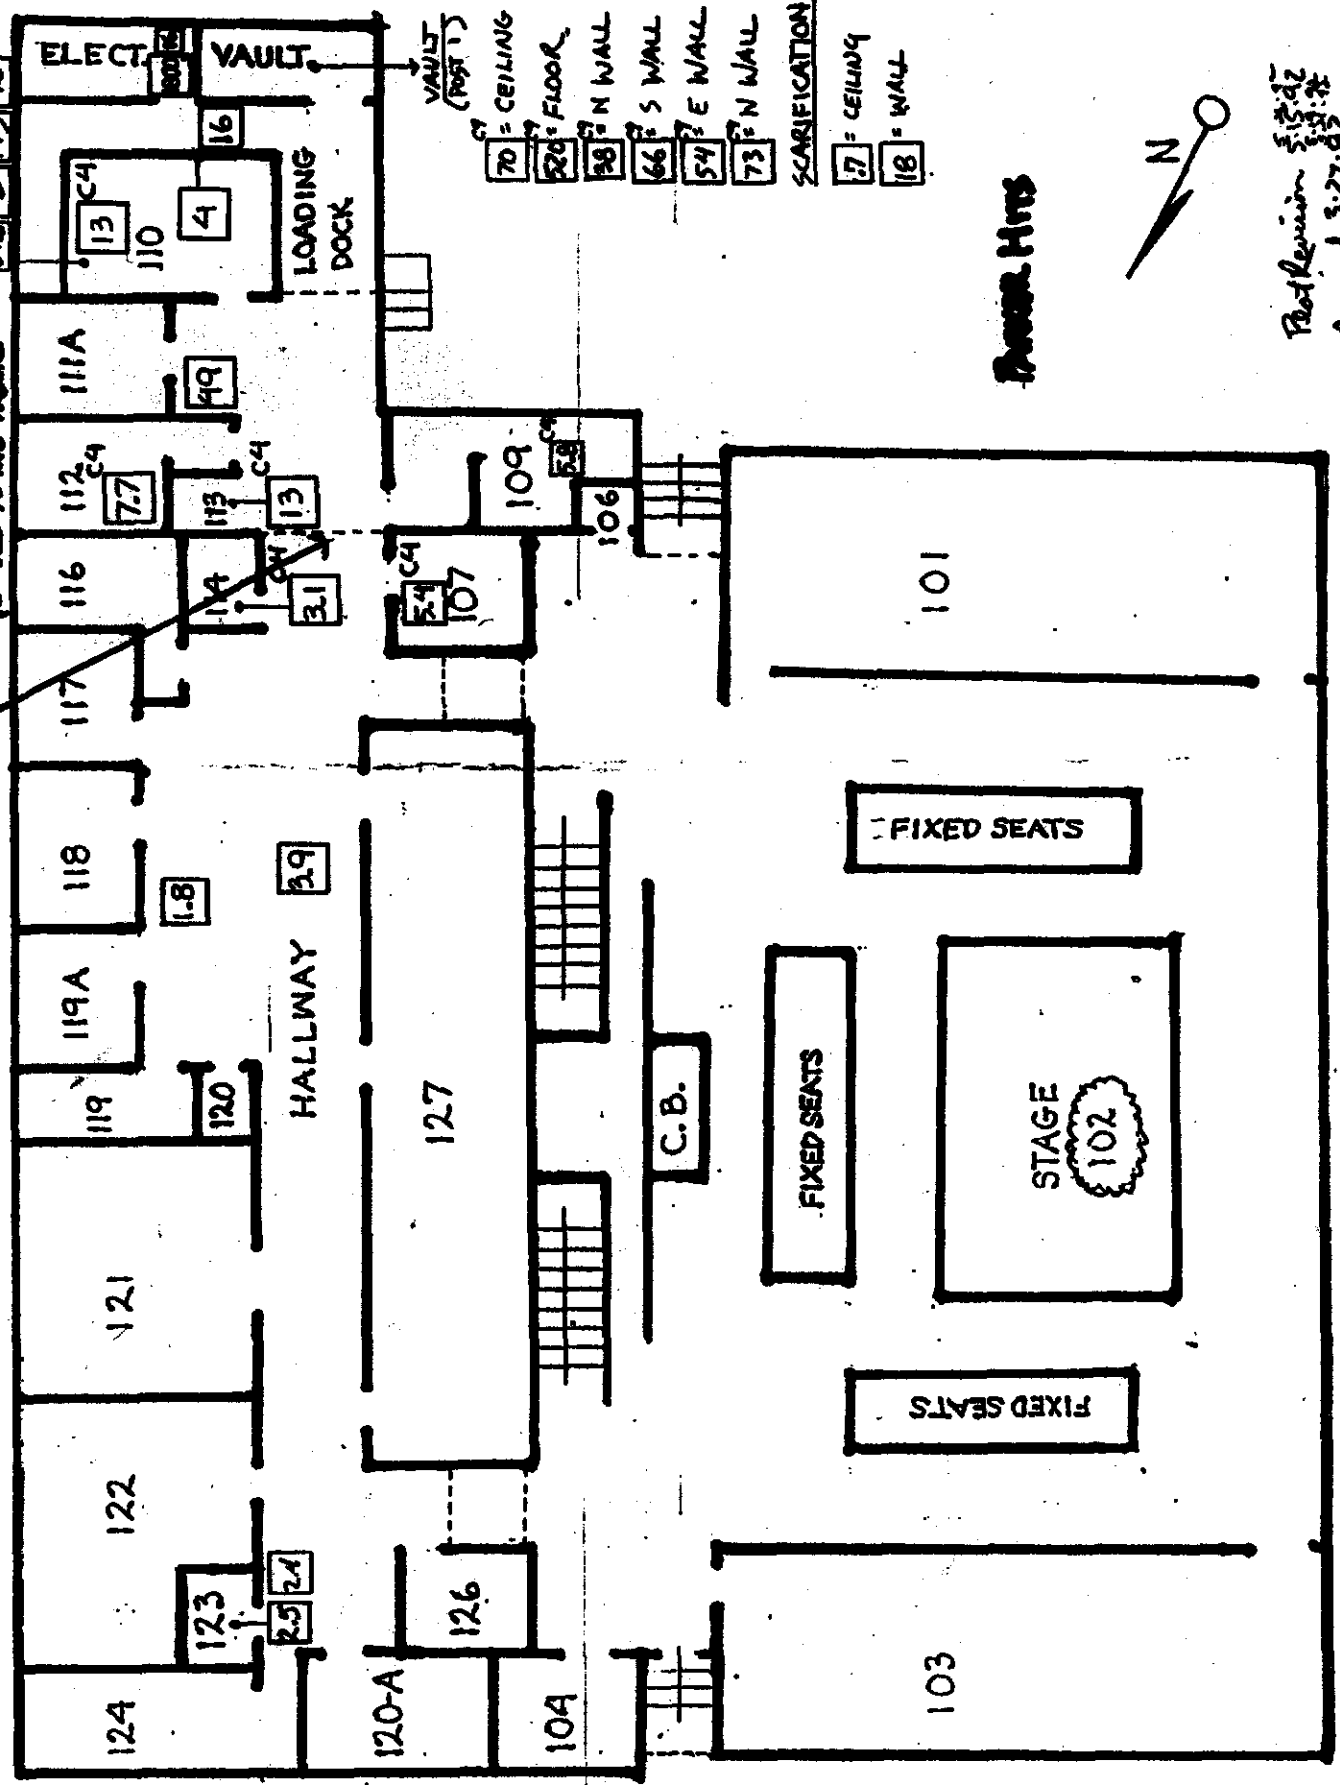

Isolated Line
 All Rooms to this Out
 of the Line are
 Closed to the Public

- 0.2 13 43
- ELECT. ROOM
- VAULT
- VAULT (POST 15)
- 70 = CEILING
- 52 = FLOOR
- 38 = N WALL
- 66 = S WALL
- 54 = E WALL
- 73 = N WALL
- SCARIFICATION
- 17 = CEILING
- 18 = WALL

Parker Mrs

Red Revision 5-18-92
 Revised 3-27-92
 Revised 3-18-92

PARKER THEATRE 1ST FLOOR N.T.S.

PARKER THEATRE 2ND FLOOR N.T.S.

Plan Revision 6.19.92
3.18.92
6.19.92

Revised 3.18.92